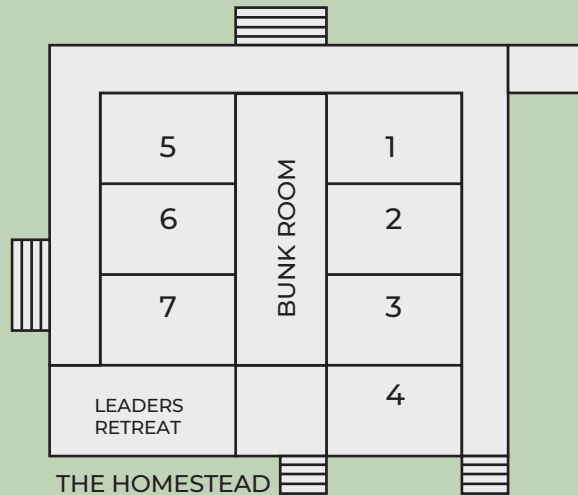

WEDDERBURN CHRISTIAN CAMPSITE

SITE MAP

OFFICE

ROSELLA CABIN

AMENITIES
BLOCK

BLACK COCKATOO
CABIN

OUTBACK
SHED

GREY GUM
CENTRE

THE HOMESTEAD

EMERGENCY
ASSEMBLY AREA
THE LOG

ROOMS 1 - 4	6 BEDS + ENSUITES
ROOMS 5 - 7	8 BEDS + ENSUITES
ROOMS 8 - 11	10 BEDS + ENSUITES
ROOMS 12 - 15	10 BEDS (NO ENSUITES)
BUNK ROOM	16 BEDS (NO ENSUITES)