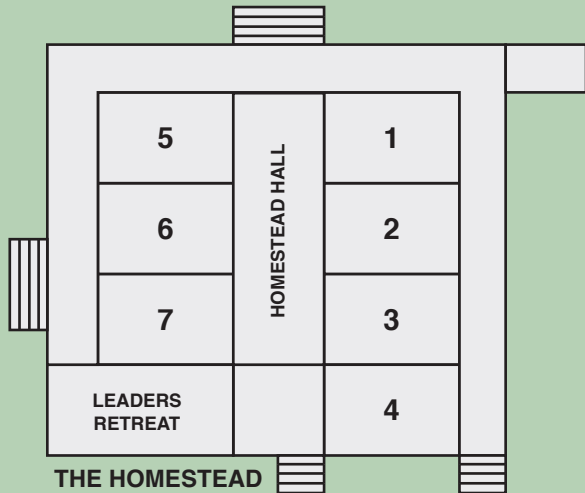

# WEDDERBURN CHRISTIAN CAMPSITE SITE MAP

OFFICE

ROSELLA CABIN

BLACK COCKATOO CABIN

OUTBACK SHED

EMERGENCY ASSEMBLY AREA

THE LOG

ROOMS 1 - 4	6 BEDS + ENSUITES
ROOMS 5 - 7	8 BEDS + ENSUITES
ROOMS 8 - 11	10 BEDS + ENSUITES
ROOMS 12 - 15	10 BEDS (NO ENSUITES)
HOMESTEAD HALL	16 BEDS AVAILAVLE ON REQUEST (NO ENSUITES)