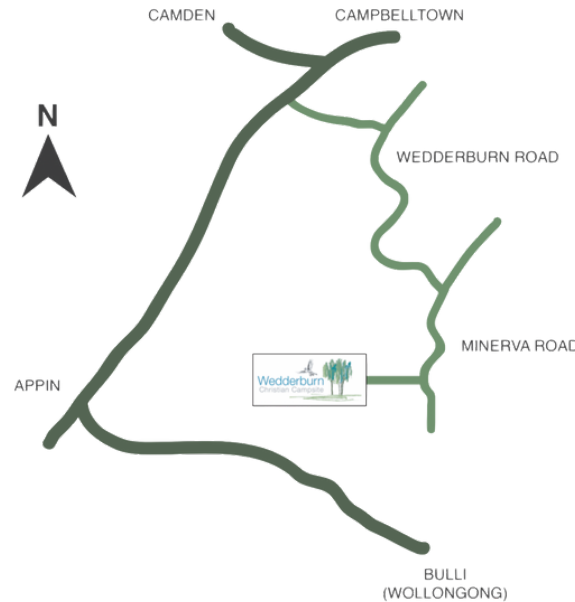

## GET IN TOUCH

[adventurecamps@wedderburn.org.au](mailto:adventurecamps@wedderburn.org.au)

02 4634 1265

208 Minerva Road, Wedderburn

[www.wedderburn.org.au](http://www.wedderburn.org.au)

## ABOUT US

Situated in South West Sydney on 136 acres of pristine bush land, with the Georges River as a back fence, Wedderburn Christian Campsite is a fabulous destination for your next corporate development day.