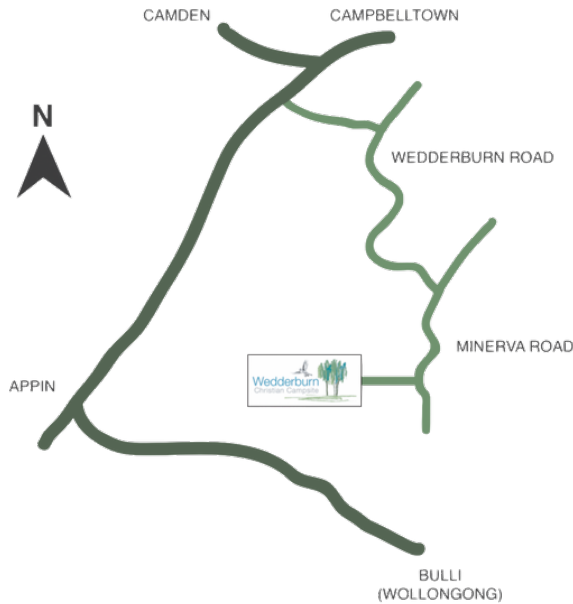

## GET IN TOUCH

[adventurecamps@wedderburn.org.au](mailto:adventurecamps@wedderburn.org.au)

02 4634 1265

208 Minerva Road, Wedderburn

[www.wedderburn.org.au](http://www.wedderburn.org.au)

## 2024 CAMPS

All **18-25yr old** camps begin at 6pm on the first day and finish at 2pm on the last day.

**FUEL**  
ADVENTURE CAMP 22-24th MAR (18-25yr olds)