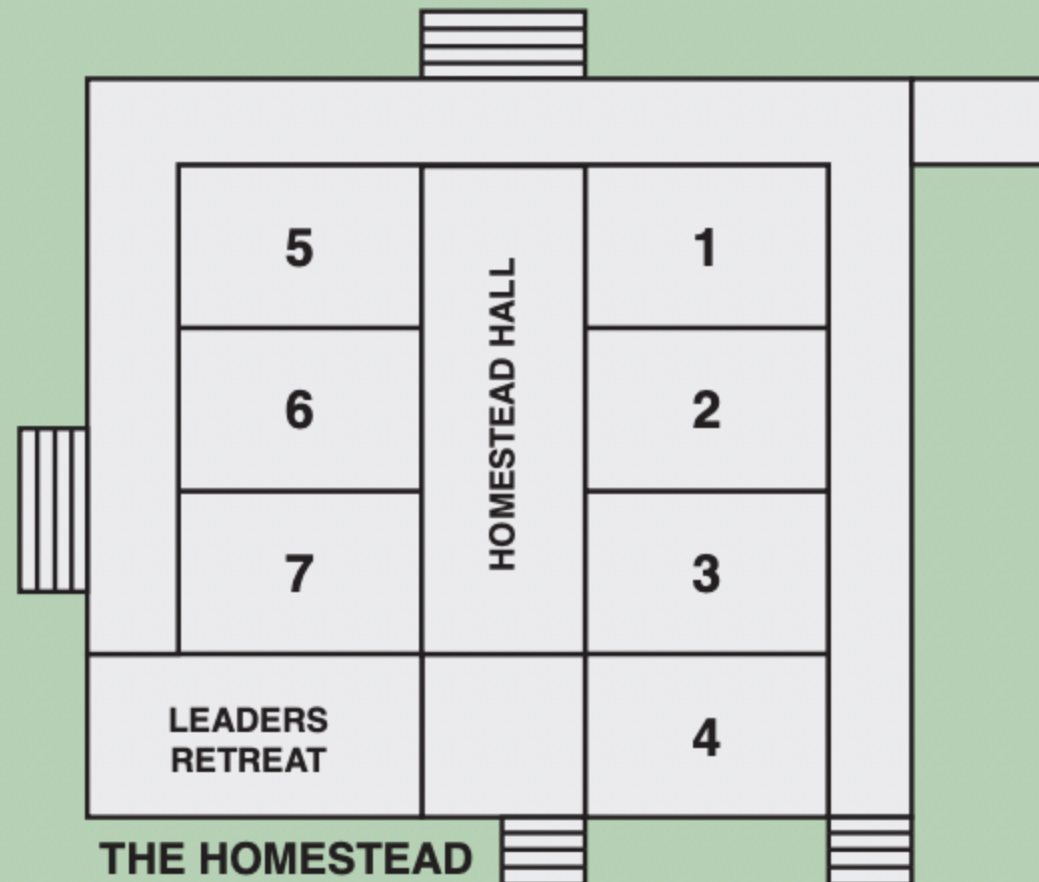

WEDDERBURN CHRISTIAN CAMPSITE

SITE MAP

OFFICE

ROSELLA CABIN

BLACK COCKATOO CABIN

ROOMS 1 - 4	6 BEDS + ENSUITES
ROOMS 5 - 7	8 BEDS + ENSUITES
ROOMS 8 - 11	10 BEDS + ENSUITES
ROOMS 12 - 15	10 BEDS (NO ENSUITES)
HOMESTEAD HALL	16 BEDS AVAILAVLE ON REQUEST (NO ENSUITES)